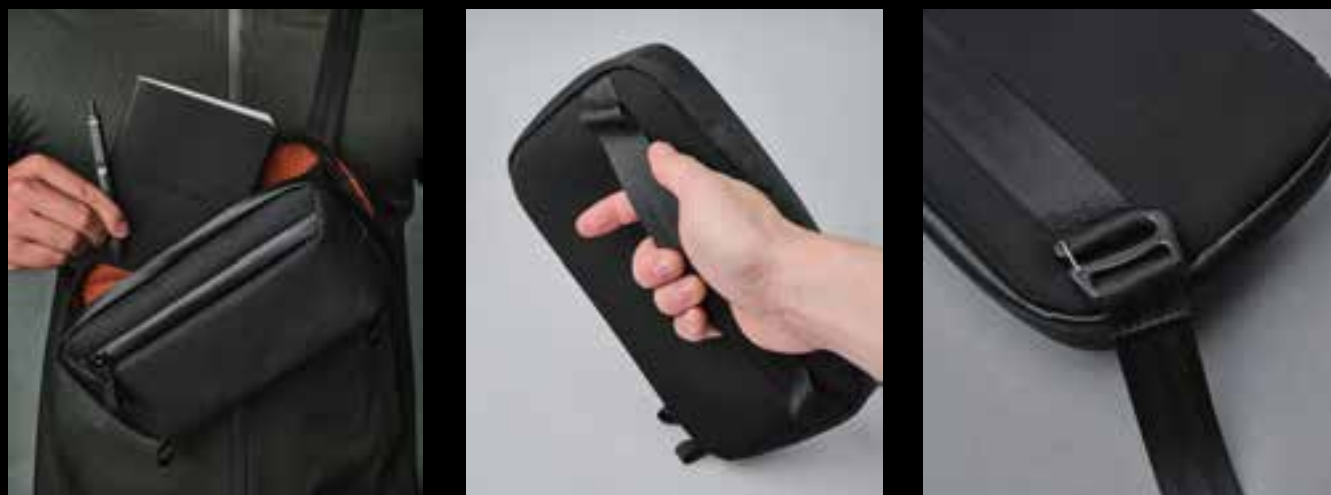

COLORS

// ACCESSORIES //