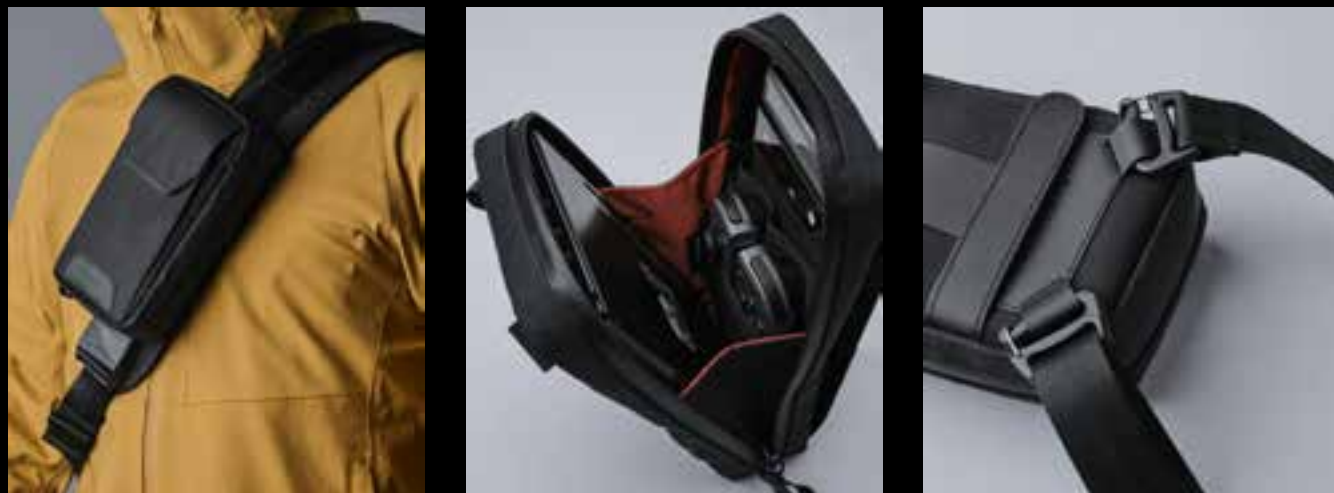

MODULAR SLING

We bespoke the Modular Sling for the minimalist urbanite. Perfect for light travel. Carry it as a crossbody or loop it to a belt buckle and backpack; it's that versatile.

DIMENSIONS

- L 106mm x D 50mm x H 190mm
- Weight: 150grams
- Fits an iPhone 14 Pro Max
- Strap length: 140cm

COLORS