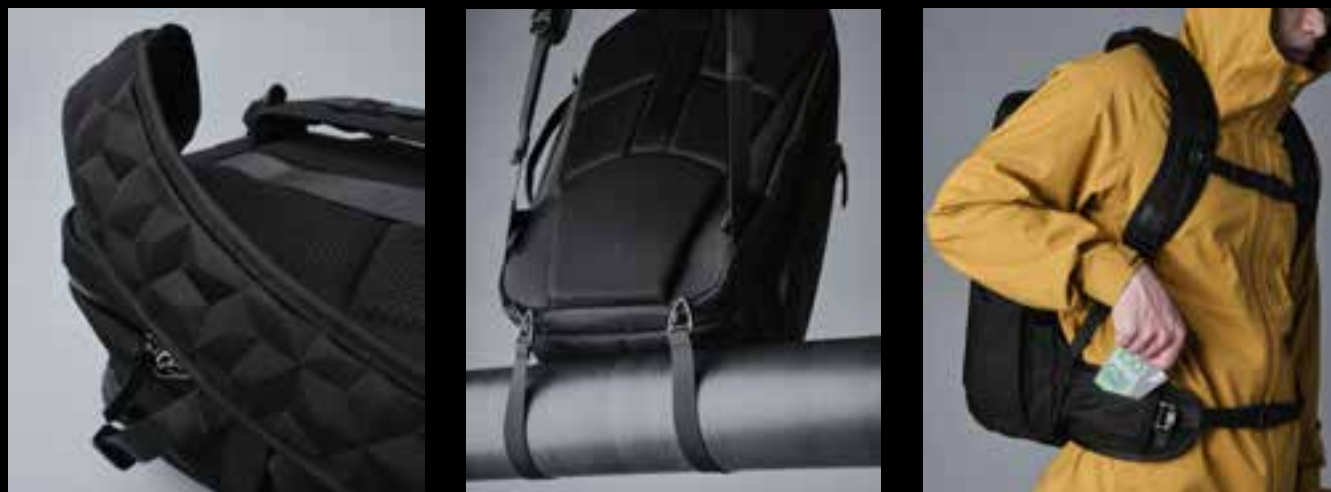

ELEMENTS TRAVEL BACKPACK

The ultimate companion for your next adventure - Elements Travel Backpack. With multiple compartments and pockets, you can stay organized and easily access your belongings. The spacious main compartment fits all your travel clothes, while the front admin style compartment stores your tech essentials (cables, chargers, mouse, etc.). There's a hidden front pocket that provides quick access to your small items.

DIMENSIONS

- Length: 31cm (12.20") x Height: 52cm (20.47") x Depth: 20cm (7.87")
- Weight: 1700grams
- Volume: 35L

COLORS